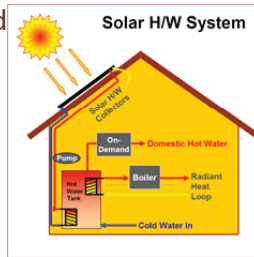

**SolarTerra Systems Design and Installation\* Services include:**

**Solar PV and Wind Generation Power Systems –**

Size and install generation and storage capacity based on your site's available solar and wind energy and assist with processing rebates and tax credits

**Solar Hot-water Systems –**

Size and install heating and storage capacity based on your site's available solar energy and assist with processing rebates and tax credits

**Rainwater Catchment Systems –**

Size and install rain catchment and storage capacity based on your site's annual precipitation patterns and amounts

**Grey water Systems –**

Plumb your grey water fixtures separate from black water fixtures to use grey water for garden irrigation