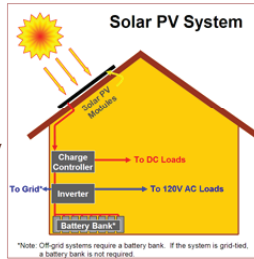

**SolarTerra Systems Design and Installation\* Services include:**

**Solar PV and Wind Generation Power Systems –**

Size and install generation and storage capacity based on your site's available solar and wind energy and assist with processing rebates and tax credits