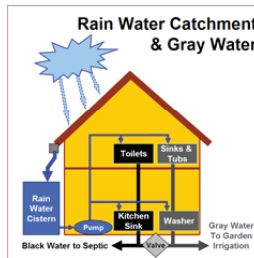

**SolarTerra Systems Design and Installation\* Services include:**

**Solar PV and Wind Generation Power Systems –**

Size and install generation and storage capacity based on your site's available solar and wind energy and assist with processing rebates and tax credits

**Solar Hot-water Systems –**

Size and install heating and storage capacity based on your site's available solar energy and assist with processing rebates and tax credits

**Rainwater Catchment Systems –**

Size and install rain catchment and storage capacity based on your site's annual precipitation patterns and amounts

**Grey water Systems –**

Plumb your grey water fixtures separate from black water fixtures to use grey water for garden irrigation